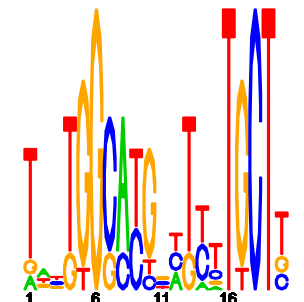

Cluster: 0286 dvu; resid: 0.47; r/c: 25/370

11 Mar 02 17:37:51 iter=1699  
cMonkey Version 4.8.2 dvu

upstream meme PSSM #1; e=52

upstream meme PSSM #2; e=0.31

string  
operons